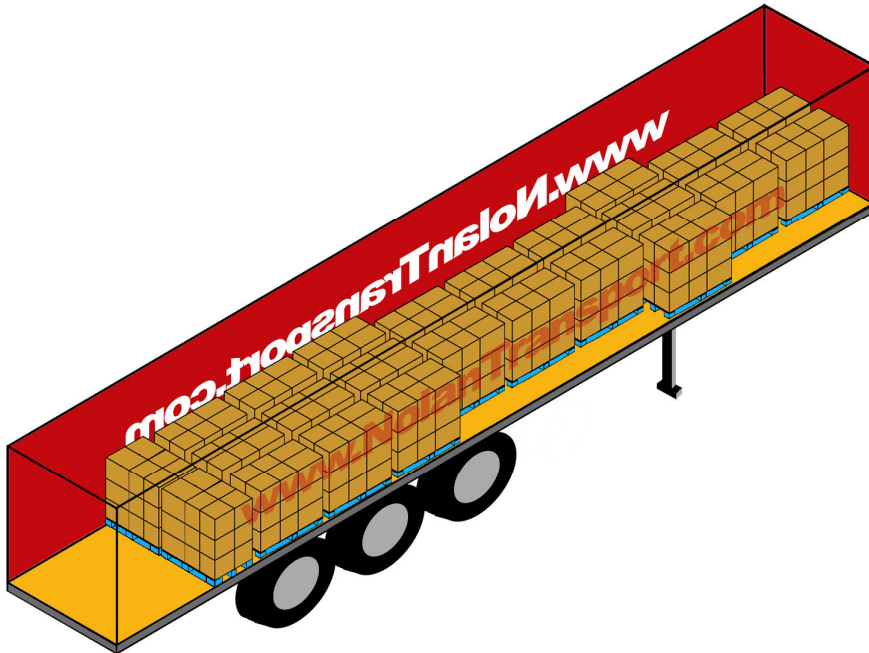

NolanTransport.com

IRELAND >> UK >> EUROPE

Maximum Gross Weight Per Pallet =	Not Exceeding	1.00 Tonne
Maximum Curtainsider Trailer Payload Weight =		24.00 Tonne
Therefore Maximum Number of Pallets =		24 Pallets

Nolan Transport – **New Ross**
Oaklands, New Ross,
Co. Wexford,
Ireland.

T +353 (0)51 421 965
F +353 (0)51 422 808
E newross@nolantransport.com

Nolan Transport – **Shannon**
Beech Park,
Smithstown, Ind Estate,
Shannon, Co Clare, Ireland.

T +353 (0)61 708 299
F +353 (0)61 708 311
E shannon@nolantransport.com

Nolan Transport – **Swansea**
Lock Head, Kings Dock,
Swansea SA1 8RU,
United Kingdom.

T +44 (0)1792 301 222
F +44 (0)1792 301 555
E swansea@nolantransport.com

Nolan Transport – **Leicester**
6 High Street, Barwell,
Leicester LE9 8DQ,
United Kingdom.

T +44 (0)1455 851 465
F +44 (0)1455 851 233
E leicester@nolantransport.com

Nolan Transport – **Europe**
Partners in France,
Belgium, Germany, Italy
The Netherlands & Spain.

T +353 (0)51 445 260
F +353 (0)51 420 601
E europe@nolantransport.com

MOVIN-ON