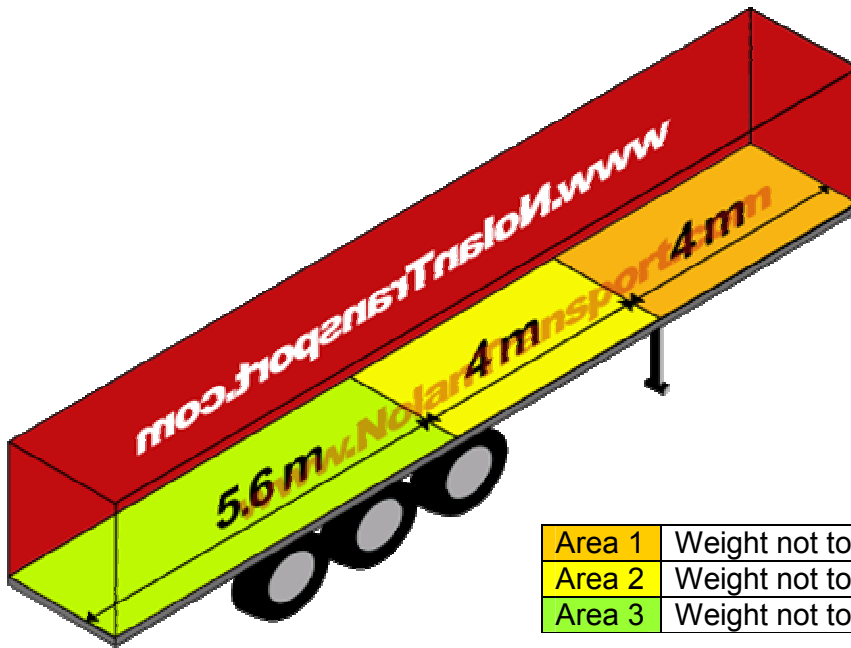

Ambient Trailer Load Pallet Configuration Standard EURO Pallet 0.8m X 1.2m

Maximum Ambient Trailer Payload Weight = 24 Tonne
Applies to Curtainsiders, Box Vans and Flatbeds

Maximum Weight Per Pallet	Number of Pallets	Page 1
1.00	24	1

Area 1	Weight not to exceed 7.5 tonnes.
Area 2	Weight not to exceed 7.5 tonnes.
Area 3	Weight not to exceed 9.0 tonnes.

Nolan Transport – **New Ross**
Oaklands, New Ross,
Co. Wexford,
Ireland.

T +353 (0)51 421 965
F +353 (0)51 422 808
E newross@nolantransport.com